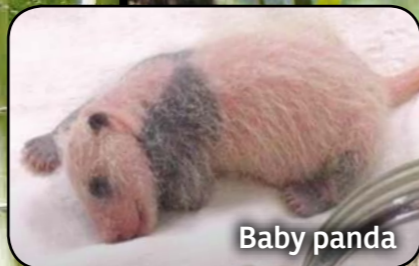

Black & White

LEVEL
★ ★ ★

This animal is black and white. Its head is white, with black spots¹ round its eyes, and it has black ears. What is it? It's a giant* panda!

Giant pandas are big bears. Their home country is China. They live in mountain² forests^{**}. There are lots of bamboo³ trees in these forests. Pandas love them.

Life

Pandas can weigh⁴ 150kg. They are 1.5m tall. They usually live for 20 years in the wild⁵. But in the zoo, they can live for 30 years. Giant pandas walk pretty slowly, but they can sprint at 32km/h! They can climb trees and swim, too.

Babies

Baby pandas are called cubs⁶. They're very small. Panda cubs are 15cm long and pink. They have no hair and no teeth. They can't see. They open their eyes 6 – 8 weeks later.

Food

Pandas are big eaters. 99% of their food is bamboo. Sometimes they eat grass, fish or small animals. They eat a lot, and they eat it fast: they can eat 38kg of bamboo in a day.

Pandas poo 40 times*** a day!

Pandas live in bamboo forests.

Pandas are popular in films, too 😊. Kung Fu Panda is very funny!

Why are pandas endangered⁷?

There are only about 1,600 giant pandas in the wild. People cut down⁸ bamboo forests where pandas live. Pandas don't have enough⁹ food.

Do you like giant pandas?

There are two giant pandas in Vienna zoo. March 16th is National Panda Day. Read about pandas and their life. You can buy a present and help to save¹⁰ them.

www.geekplanet.cz/p/adoptuj-pandu/

LANGUAGE NOTE

- giant – very big
- ** forest – a place with lots of trees
- *** 40 times – 40x

VOCABULARY

- ¹ spot [spɒt] – skvrna | ² mountain ['maʊntən] – hora | ³ bamboo [ˌbæmˈbuː] – bambus
- ⁴ to weigh [wei] – vážit | ⁵ in the wild [ɪn ðə waɪld] – v divočině | ⁶ cub [kʌb] – medvídek
- ⁷ endangered [ɪnˈdeɪndʒəd] – v ohrožení | ⁸ to cut down [kʌt daʊn] – kácet | ⁹ enough [ɪˈnʌf] – dost
- ¹⁰ to save [seɪv] – zachránit