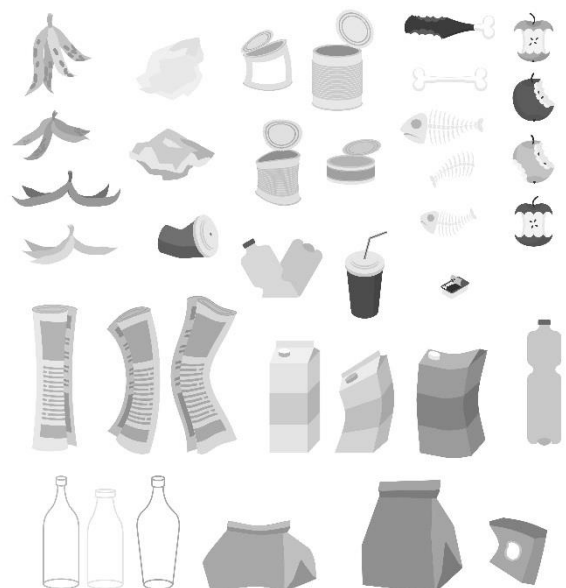

3. Circle the rubbish with these colours:

- red – organic
- blue – glass
- yellow – plastic
- orange – tetra pack boxes
- black – metal
- green – paper

Rubbish Doesn't Speak“, pp 16, 17

Jump, November 2017

2. Odd one out.

magazine	newspaper	table
plastic bag	book	PET bottle
food	rubbish	garbage
driver	bin lady	garbage collector

3. Circle the rubbish with these colours:

red – organic
blue – glass
yellow – plastic
orange – tetrapack boxes
black – metal
green – paper