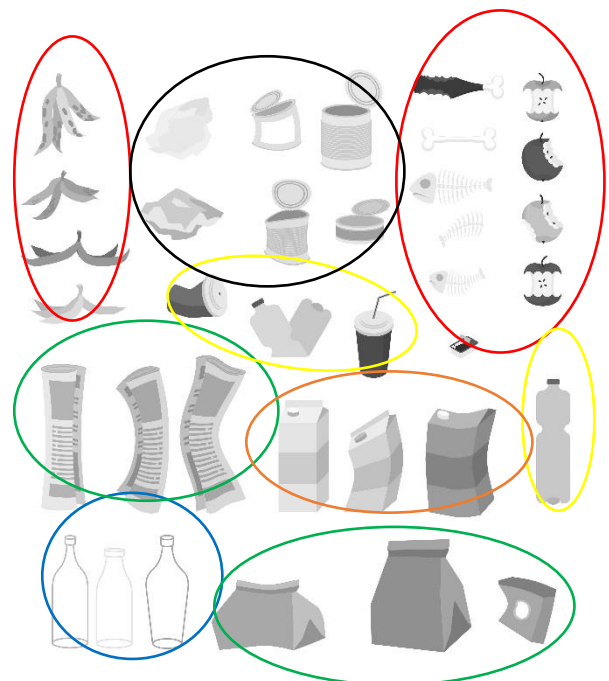

2. Odd one out.

magazine	newspaper	table
plastic bag	book	PET bottle
food	rubbish	garbage
driver	bin lady	garbage collector

3. Circle the rubbish with these colours:

red – organic
blue – glass
yellow – plastic
orange – tetrapack boxes
black – metal
green – paper